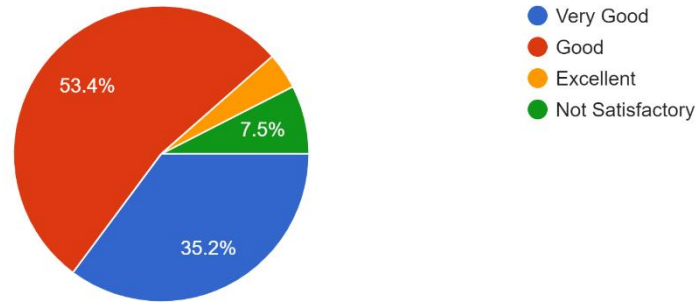

SURENDRANATH COLLEGE FOR WOMEN
24, MAHATMA GANDHI ROAD, KOLKATA 700009. ESTD.1948

How do you rate the academic reputation of the college?

253 responses

Overall , how much satisfied with your educational experience at our college?

253 responses