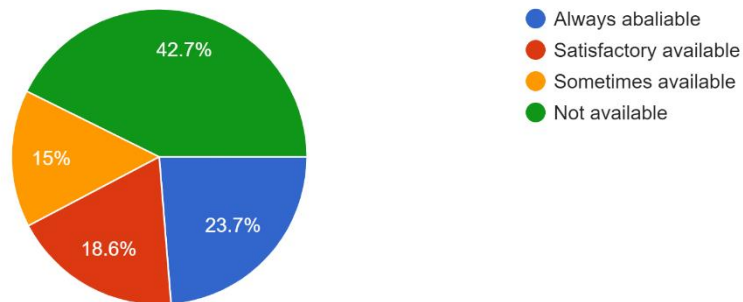

The college library provide online services to the students

253 responses