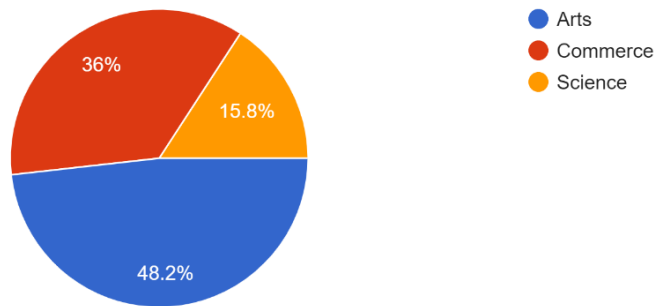

SURENDRANATH COLLEGE FOR WOMEN
24, MAHATMA GANDHI ROAD, KOLKATA 700009. ESTD.1948

FEEDBACK OF STUDENTS

ACADEMIC SESSION 2022-2023

What subject area are you currently pursuing?

253 responses

How much of the syllabus was covered in the class?