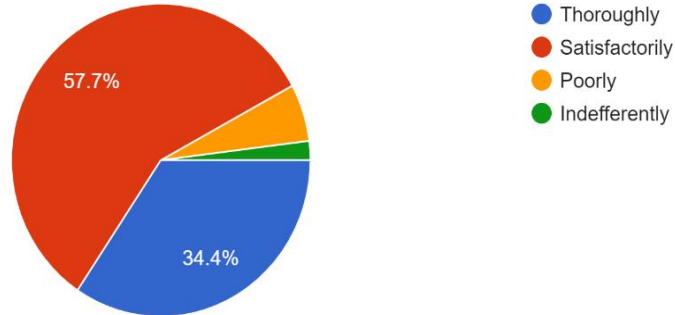

SURENDRANATH COLLEGE FOR WOMEN
24, MAHATMA GANDHI ROAD, KOLKATA 700009. ESTD.1948

How well did the teachers prepare for the classes?

253 responses