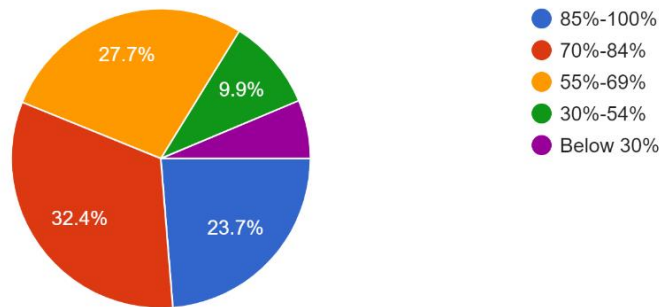

How much of the syllabus was covered in the class?

253 responses