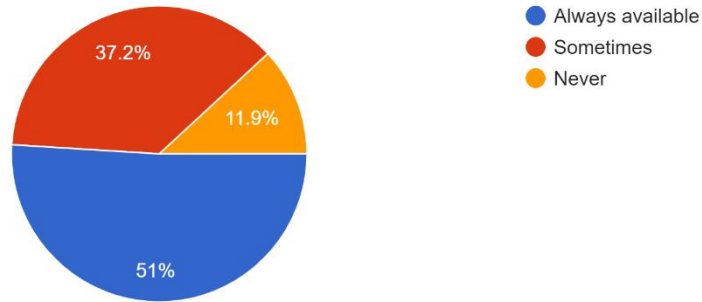

SURENDRANATH COLLEGE FOR WOMEN
24, MAHATMA GANDHI ROAD, KOLKATA 700009. ESTD.1948

Students have open access facility in the library

253 responses