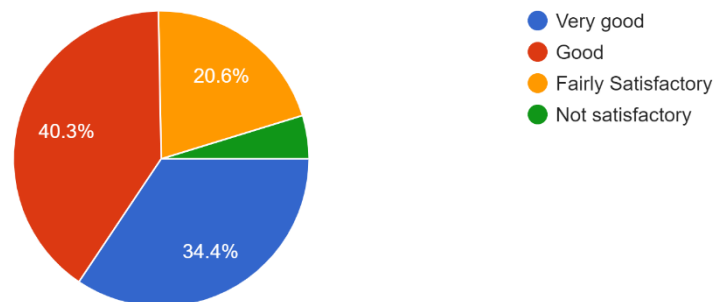

253 responses

Analysis of Feedback of Students

General Report: The report here analyzes the feedback received from 253 college student respondents of Surendranath College for Women for the academic sessions 2022-2023 years. 15.8%, 36% and 48.2% of the respondents are enrolled in Science, Commerce and Arts streams respectively based on the data collected. 57.7% of the students are 'satisfied' with the teachers' preparation for a particular class, followed by 34.4%. 54.2% students