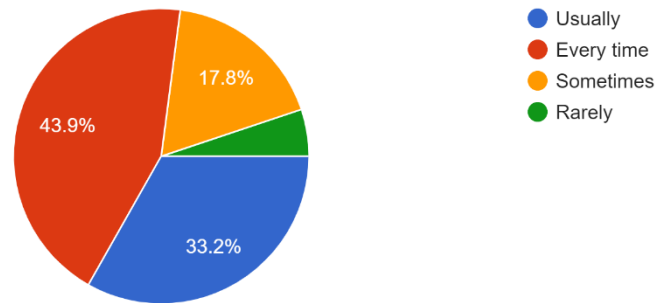

Teachers are regular and punctual in the class

253 responses